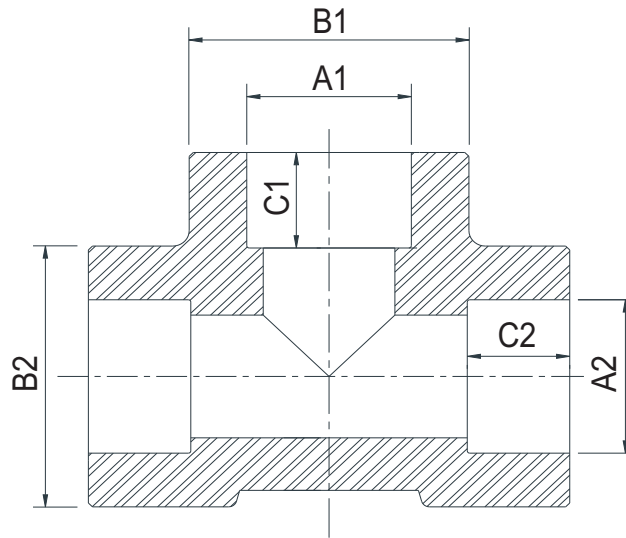

CLASS
3000

SOCKET WELDED REDUCED TEE

No.	Size	A1	A2	B1	B2	C1	C2	Weight (Kg / Pc)
		(mm)	(mm)	(mm)	(mm)	(mm)	(mm)	
1.	3/4" x 1/2"	22.1	27.5	39.5	39.5	14.1	14.1	0.43
2.	1" x 1/2"	22.1	34.1	47.1	47.1	15.3	15.3	0.71
3.	1" x 3/4"	27.5	34.1	46.9	40.3	15.3	15.3	0.67